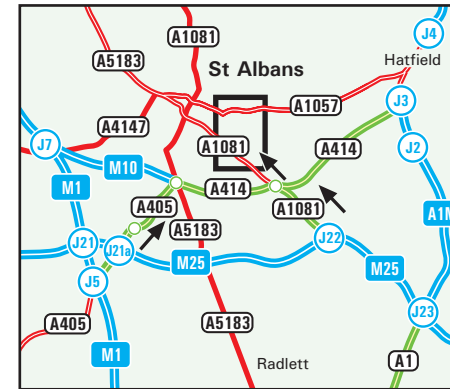

selectaglazeTM

Selectaglade Ltd
Campfield Road
St Albans AL1 5HT

Tel: 01727 837271 - Fax: 01727 844053
www.selectaglaze.co.uk

From M25 Anticlockwise 🚗

- Leave the M25 at junction 22 and join the A1081 towards St. Albans.
- Remain on the A1081 over two roundabouts towards the city centre.
- Take the first right onto Drakes Drive, and take the seventh turning left onto Hedley Road.
- Continue ahead at the crossroads onto Campfield Road.
- We are situated on the left hand side.

From M25 Clockwise 🚗

- Leave the M25 at junction 21a and take the A405 towards St. Albans.
- Remain on the A405 over two roundabouts and at the third, take the fourth exit onto the A414.
- At the next roundabout take the first exit onto the A1081, and continue ahead at the next roundabout.
- Take the first right onto Drakes Drive, and take the seventh turning left onto Hedley Road.
- Continue ahead at the crossroads onto Campfield Road.
- We are situated on the left hand side.

By Train 🚆

- The nearest station is St Albans City.
- We are a short taxi ride from the station.
- For further information on train times and fares, please call the National Railway Enquiry Line 08457 48 49 50.